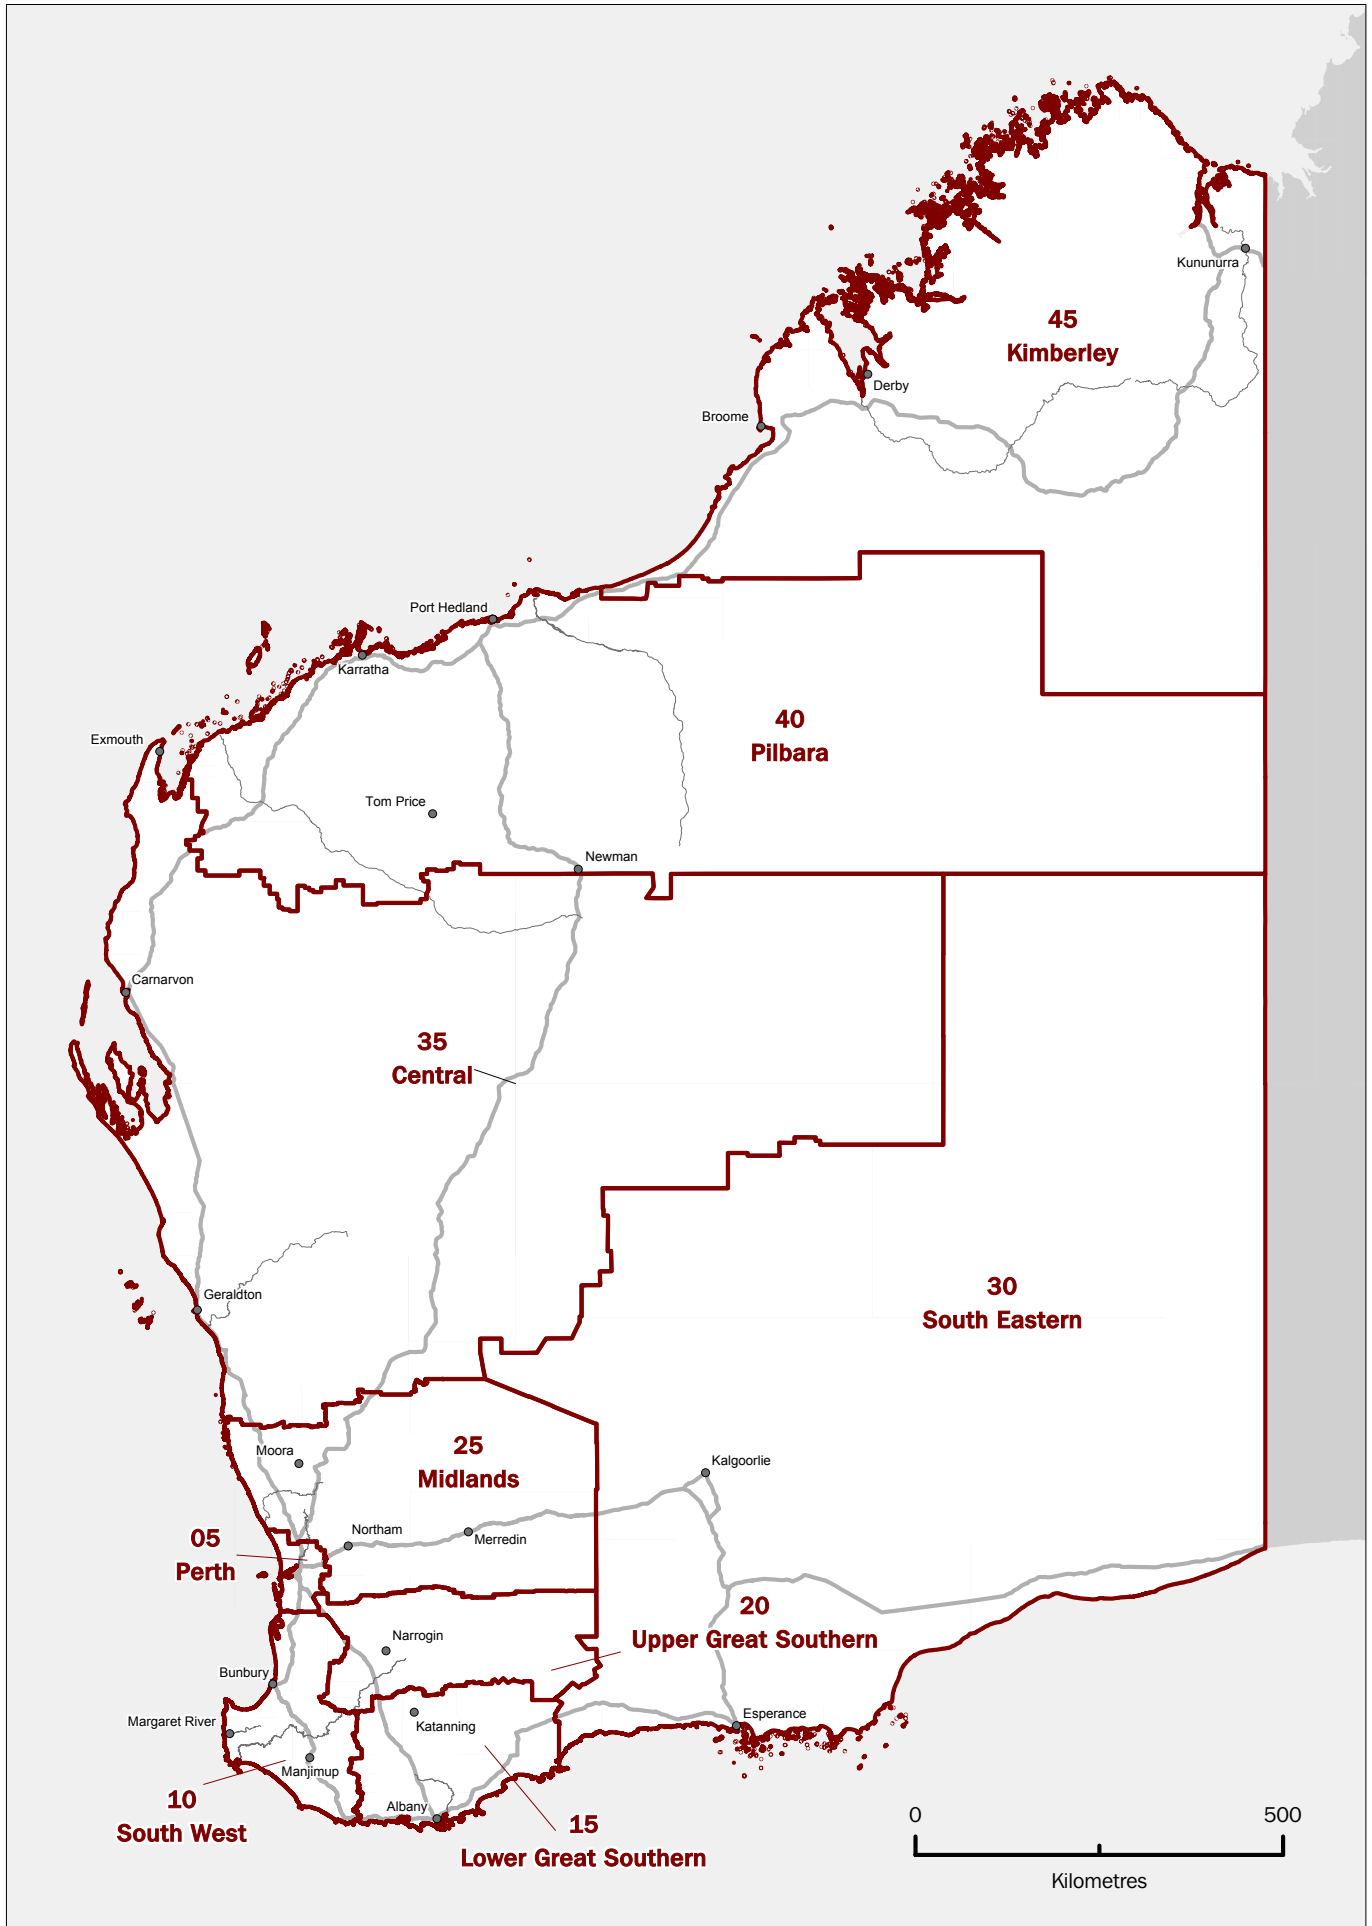

# **Australian Standard Geographical Classification (ASGC)**

## **Western Australia maps**

**July 2009**

**Ian Ewing  
Acting Australian Statistician**

AUSTRALIAN BUREAU OF STATISTICS

EMBARGO: 11.30AM (CANBERRA TIME) WED 16 SEP 2009

ABS Catalogue No. 1216.0

© Commonwealth of Australia 2009

## INQUIRIES

- For further information about these and related statistics, contact the National Information and Referral Service on 1300 135 070 or Geography on Canberra (02) 6252 5888.