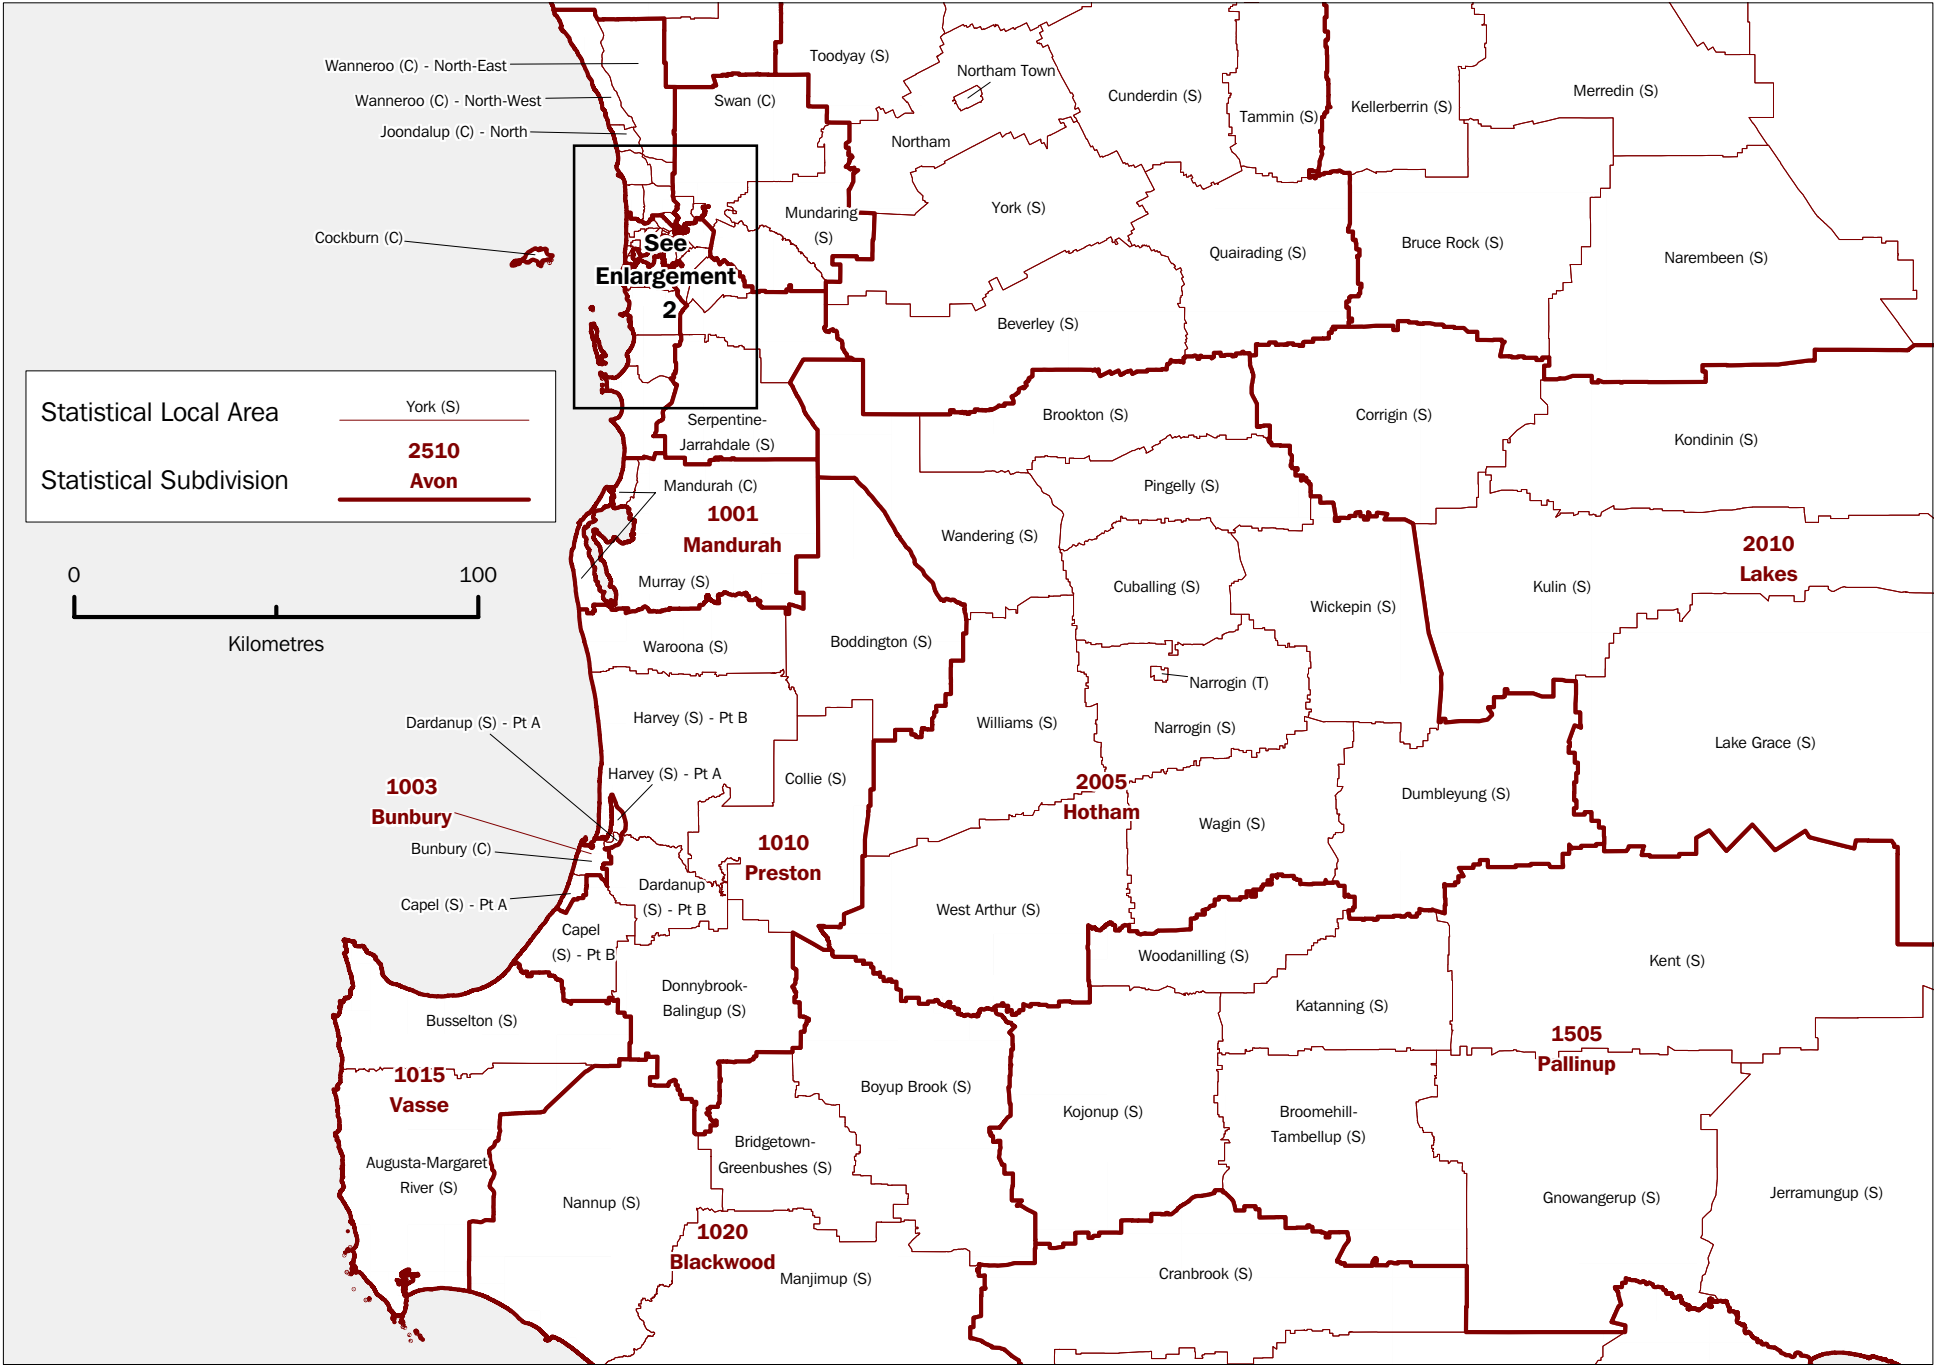

## INQUIRIES

- For further information about these and related statistics, contact the National Information and Referral Service on 1300 135 070 or Geography on Canberra (02) 6252 5888.