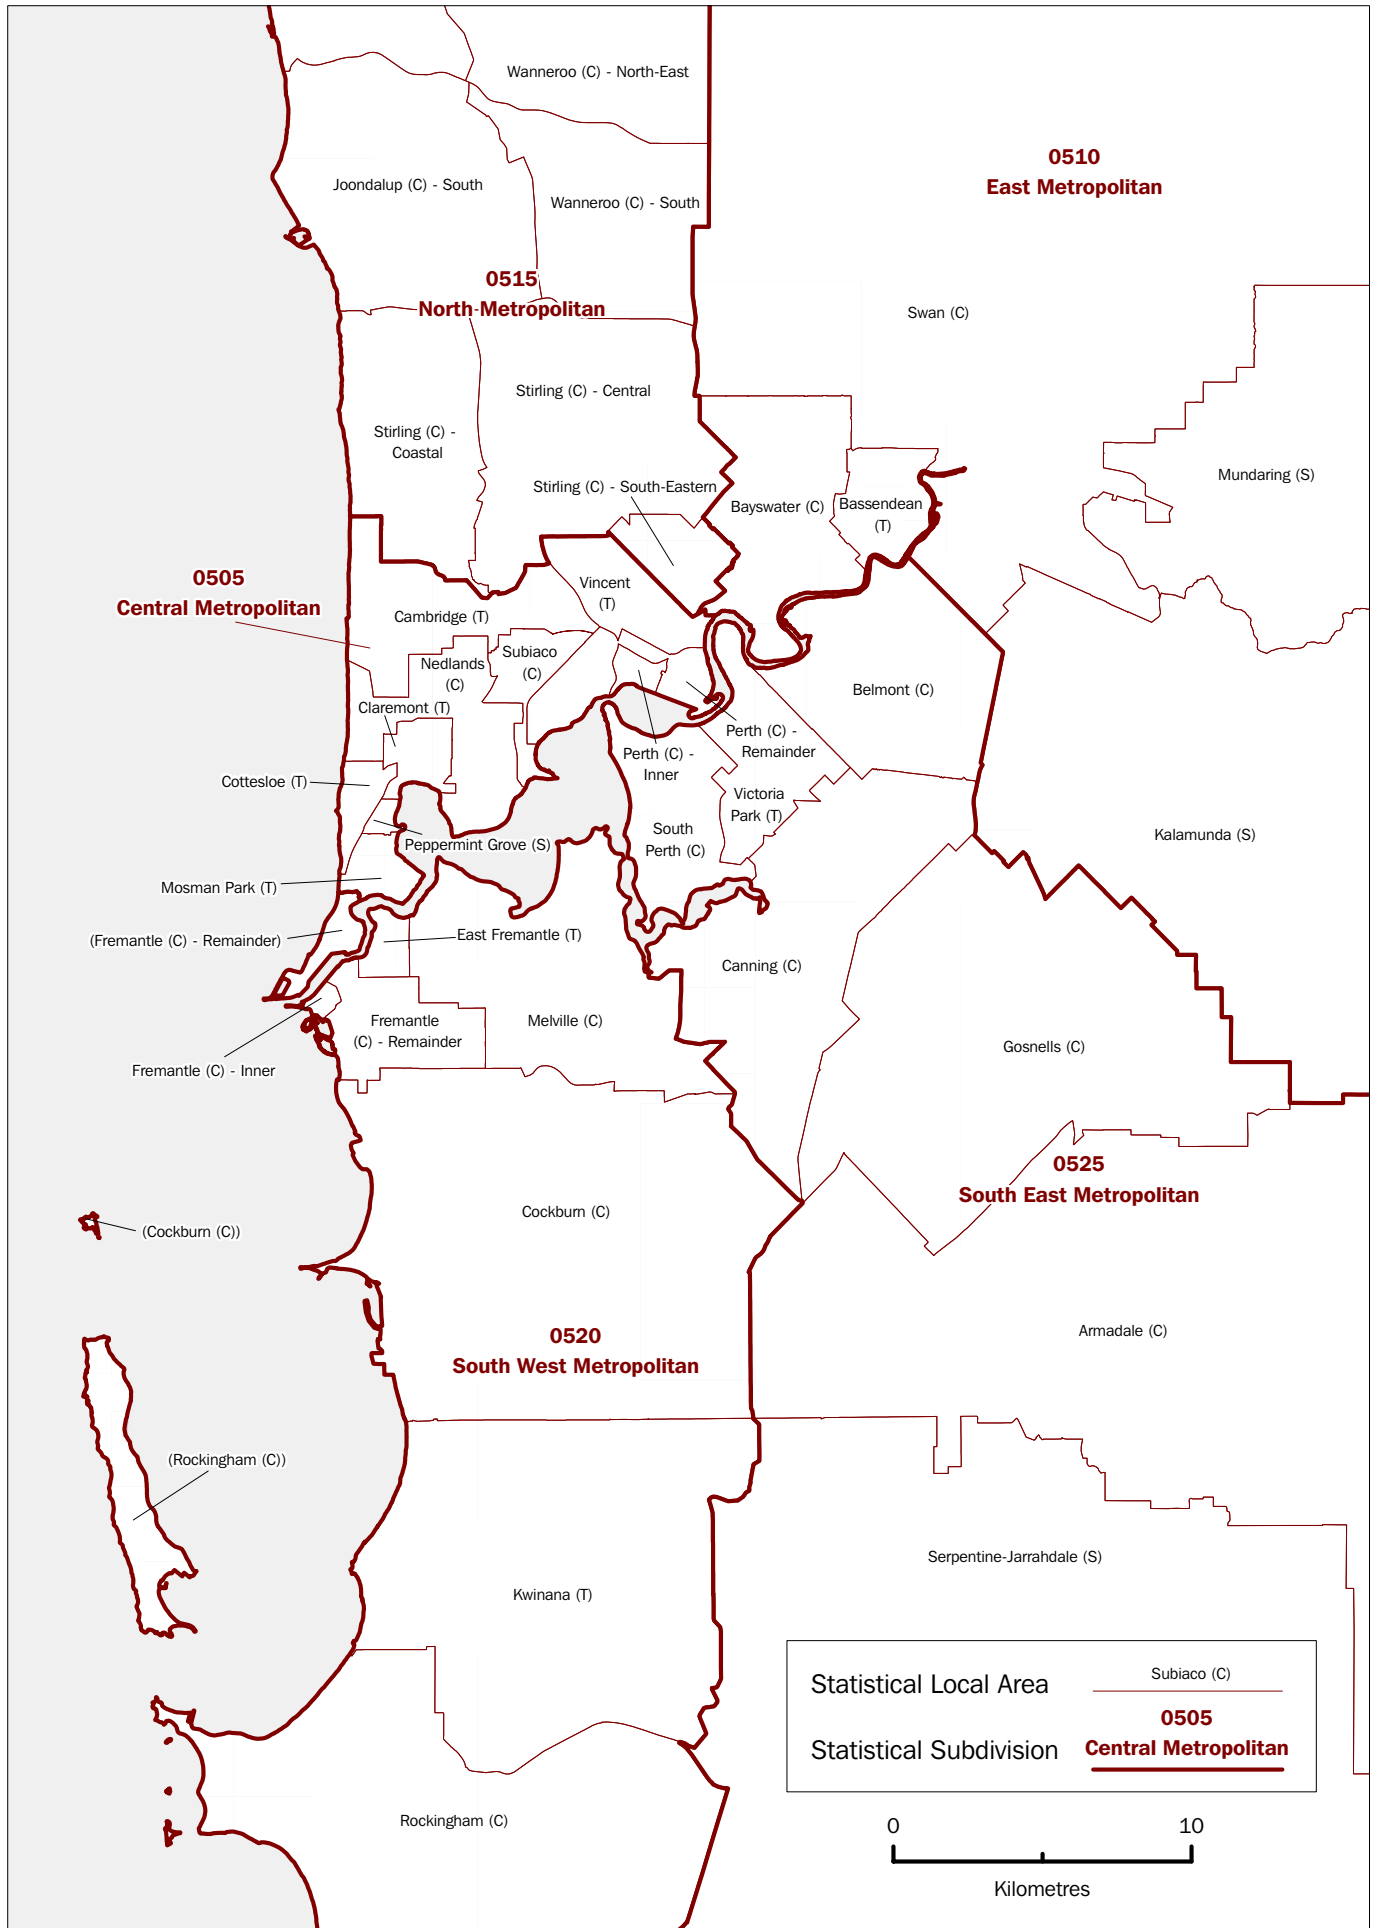

## INQUIRIES

- For further information about these and related statistics, contact the National Information and Referral Service on 1300 135 070 or Geography on Canberra (02) 6252 5888.