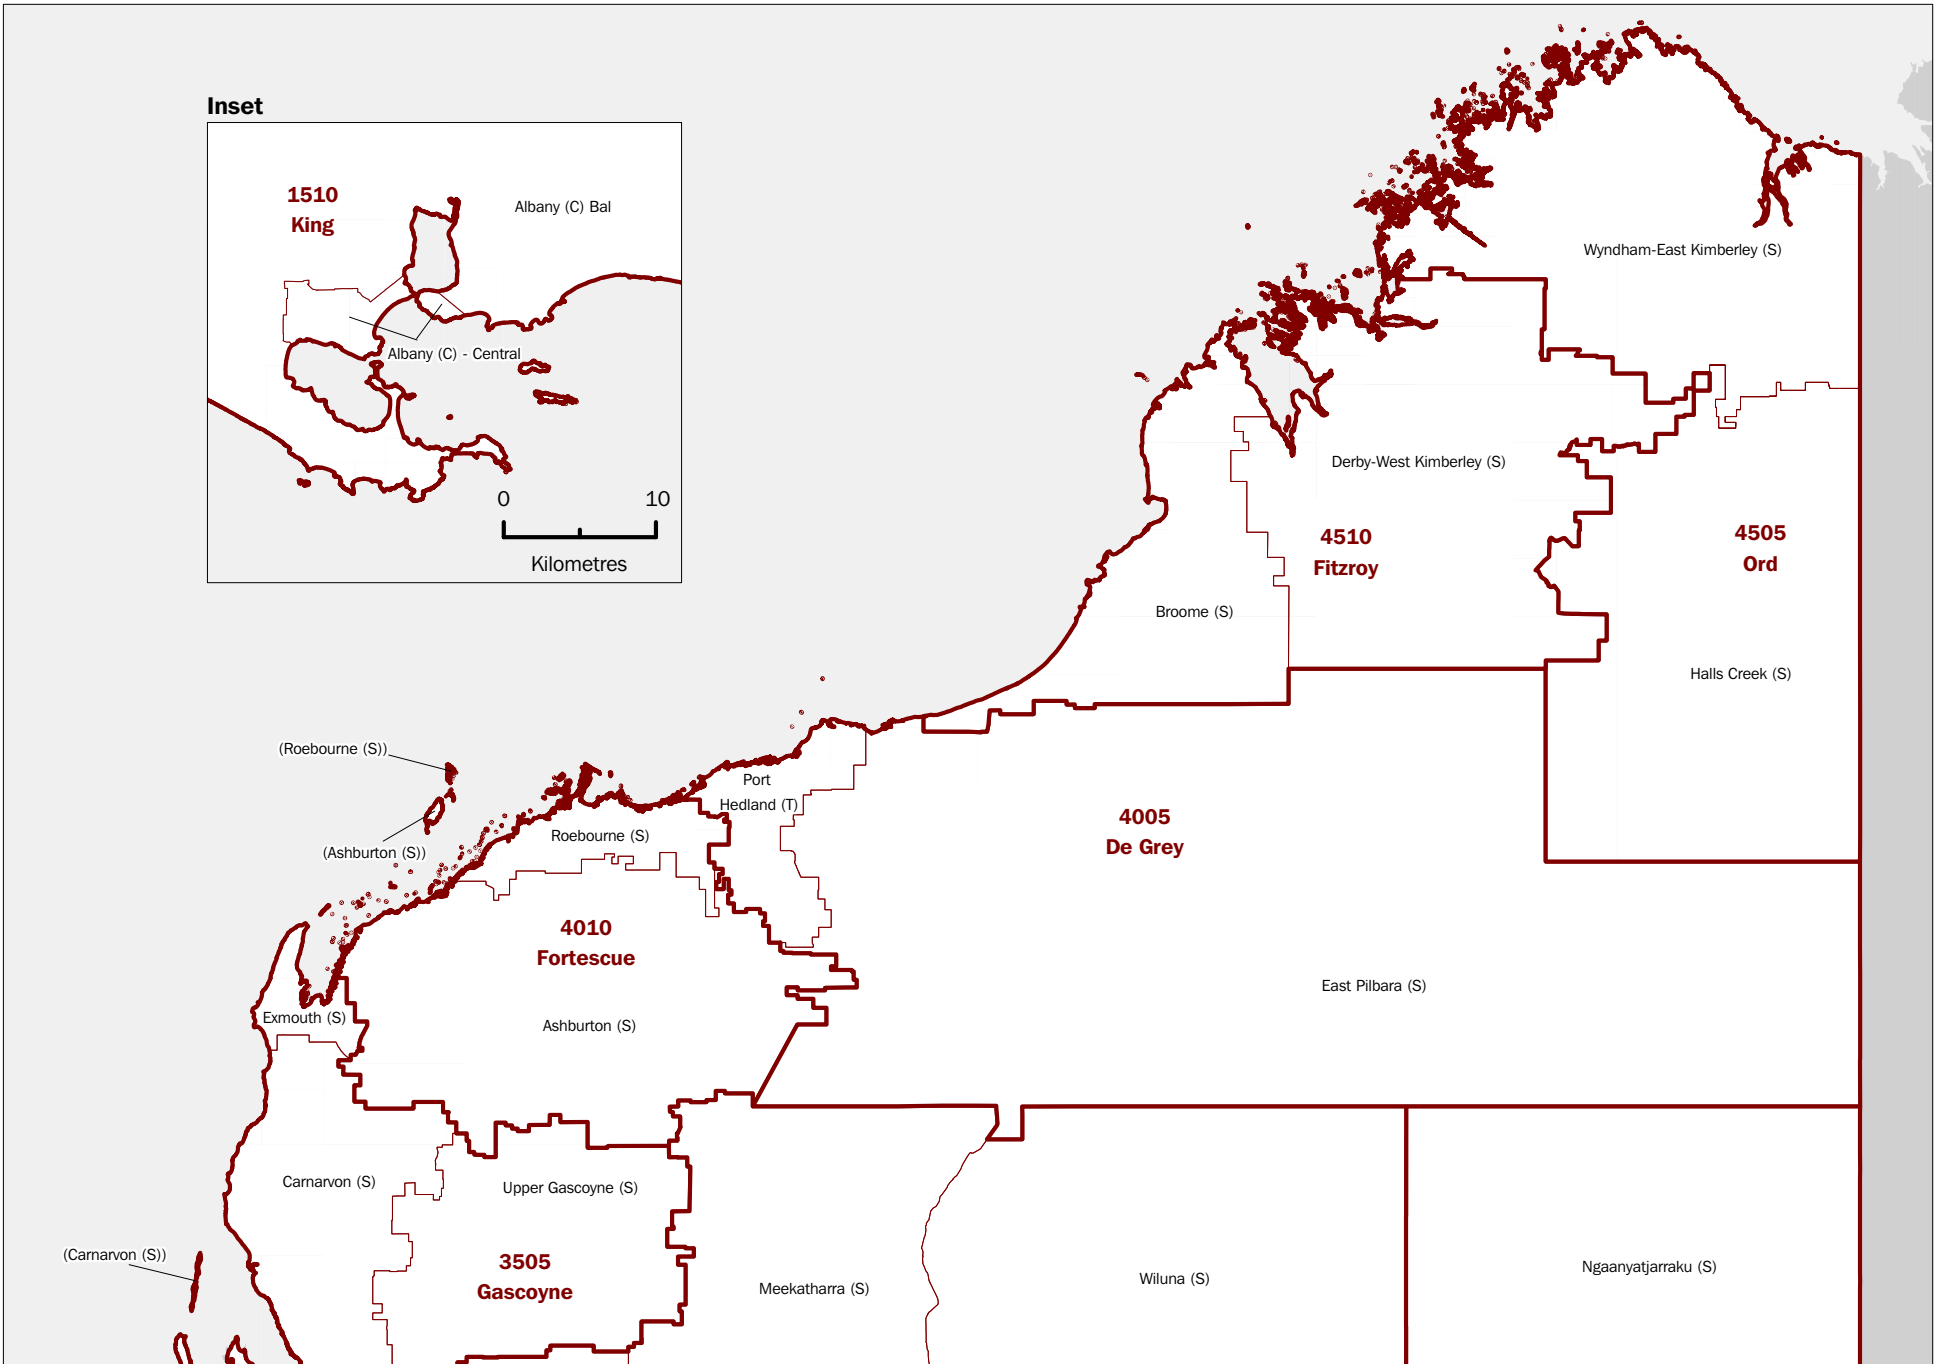

## INQUIRIES

- For further information about these and related statistics, contact the National Information and Referral Service on 1300 135 070 or Geography on Canberra (02) 6252 5888.