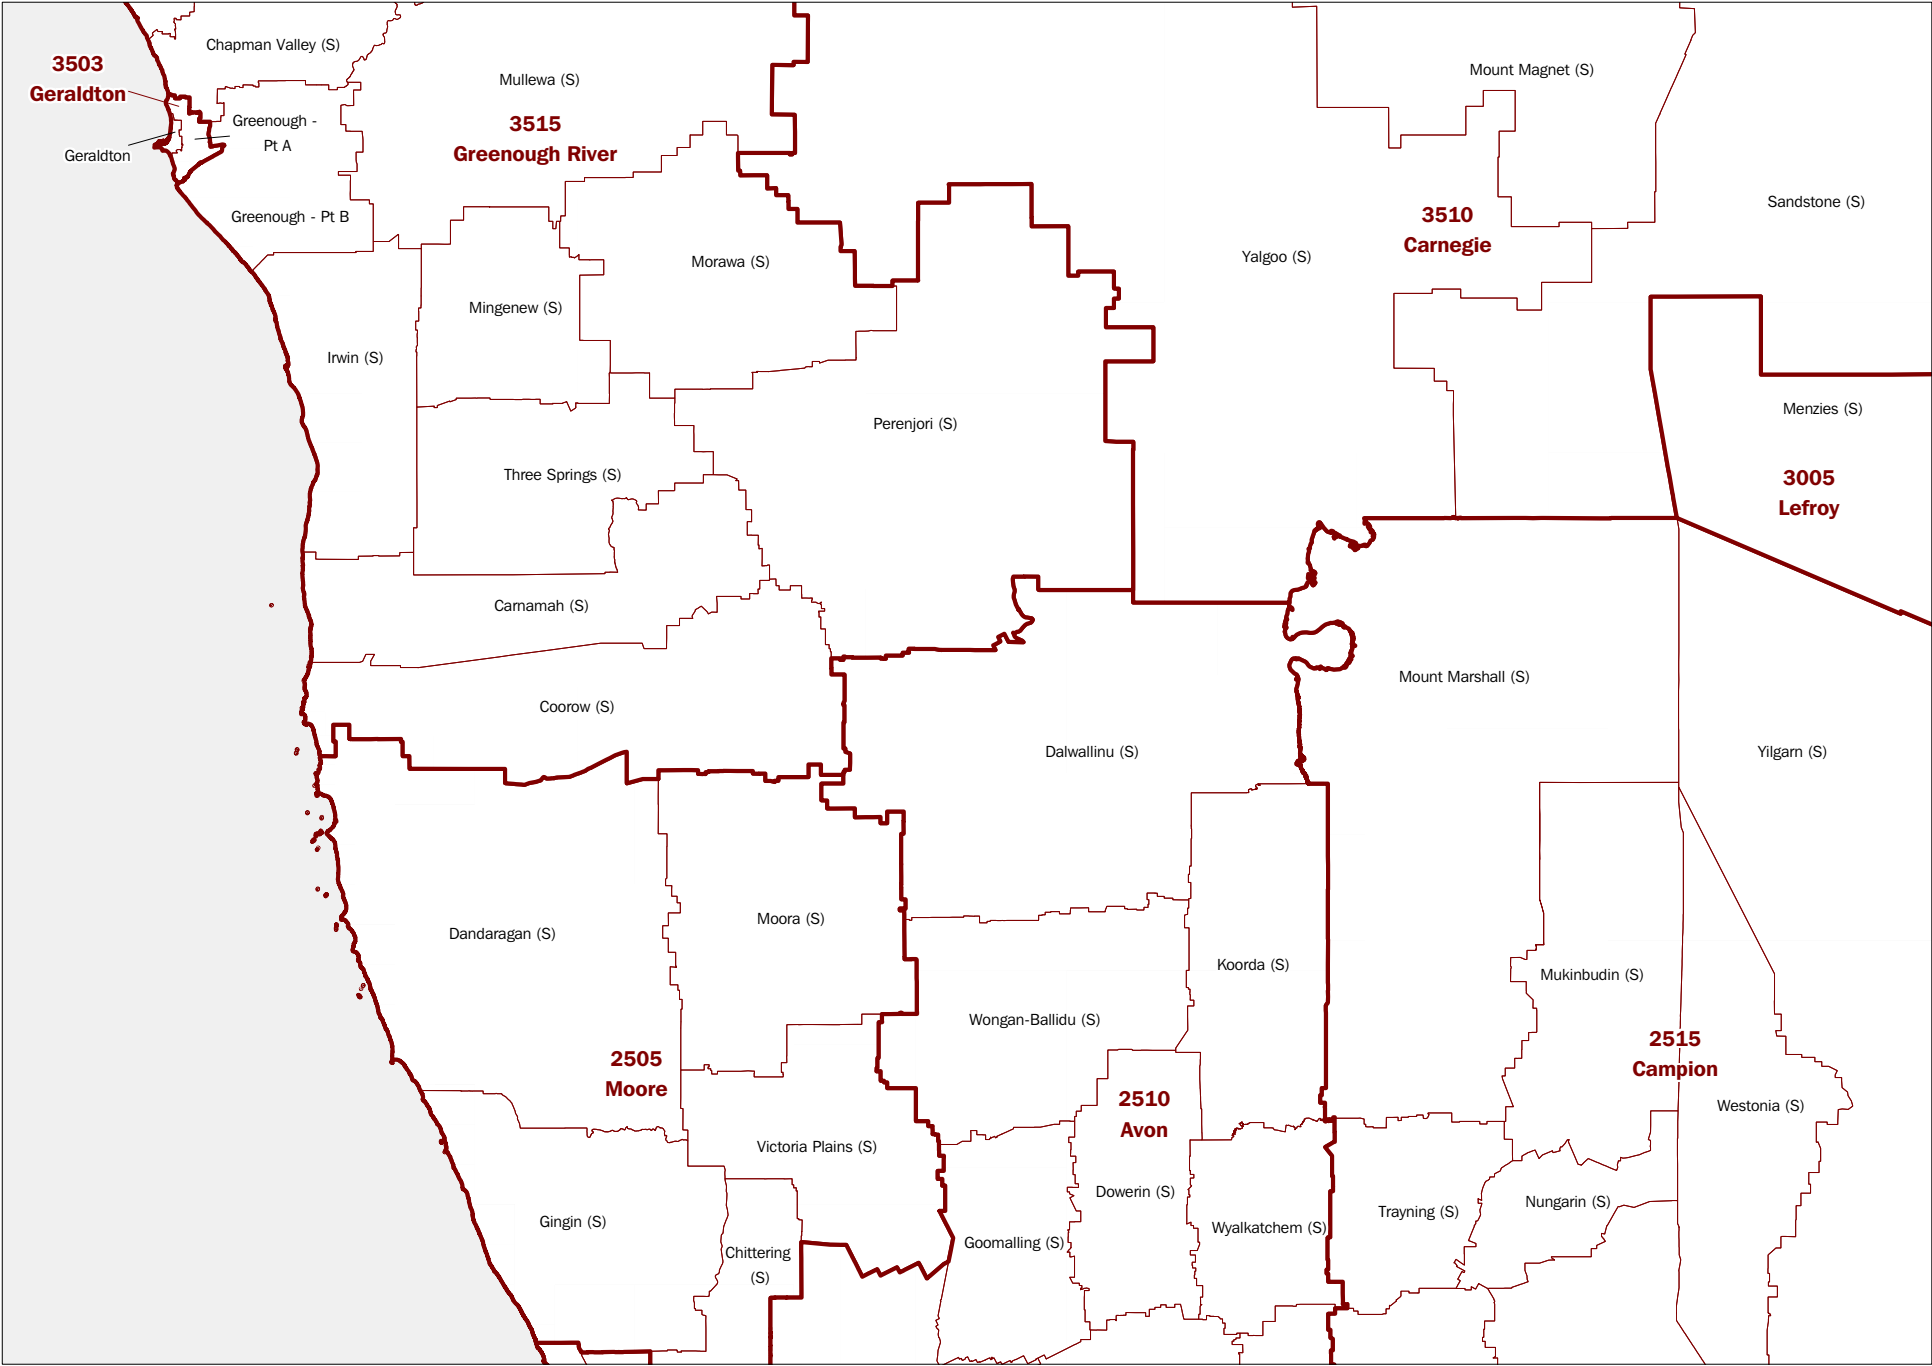

## INQUIRIES

- For further information about these and related statistics, contact the National Information and Referral Service on 1300 135 070 or Geography on Canberra (02) 6252 5888.