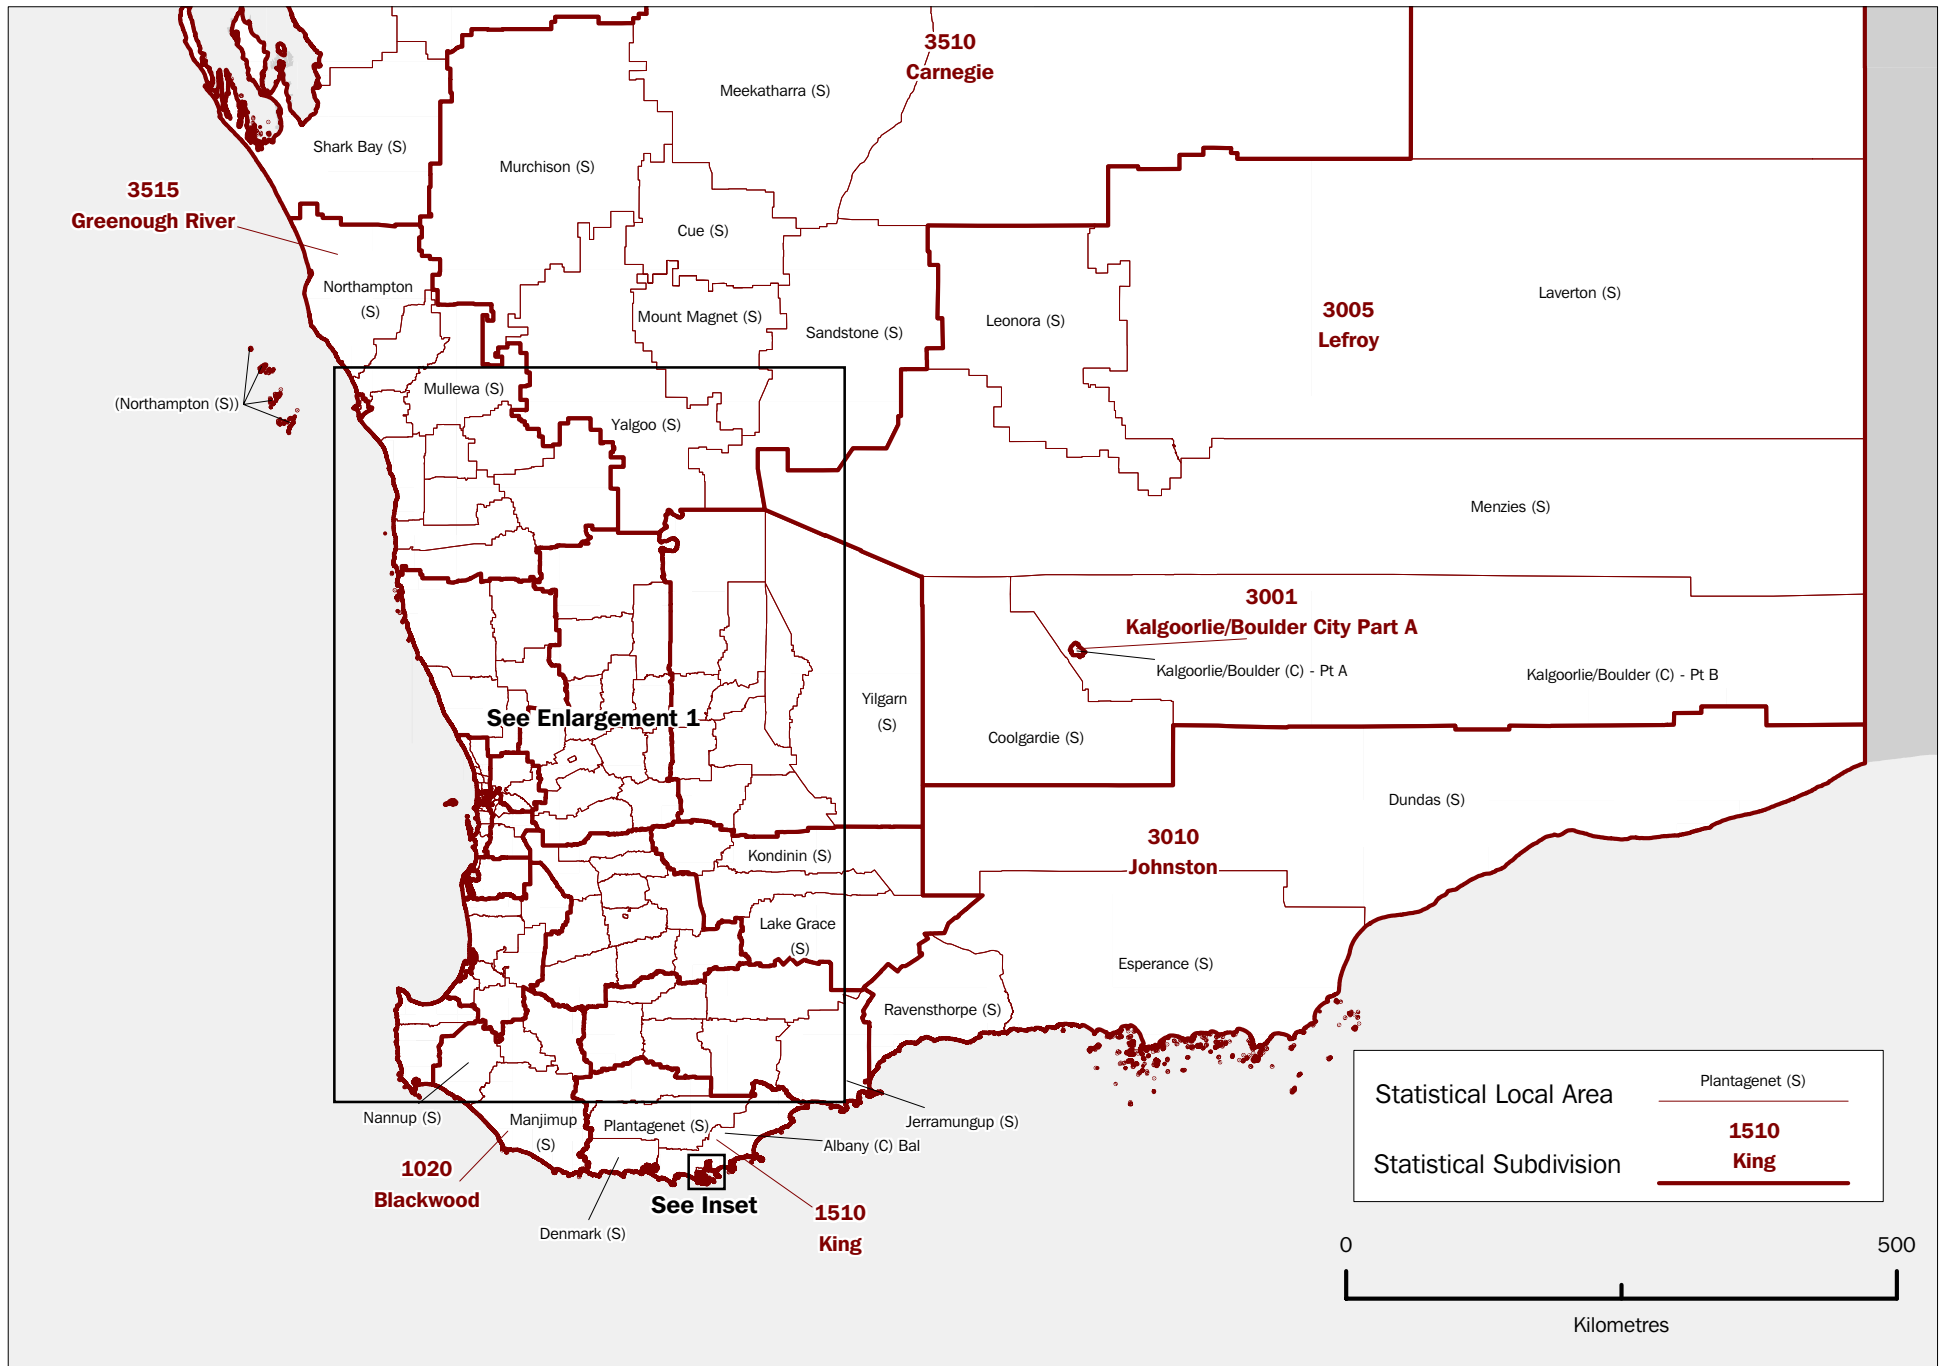

## INQUIRIES

- For further information about these and related statistics, contact the National Information and Referral Service on 1300 135 070 or Geography on Canberra (02) 6252 5888.